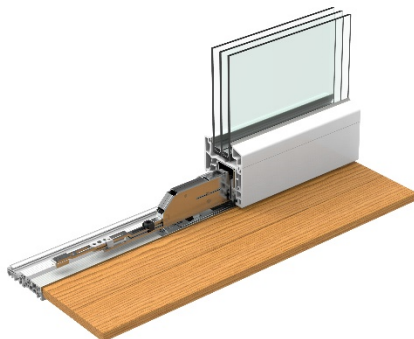

Photographs: MACO
Reference copy requested

the turning position is it still possible to open the central sash as usual. This is an interesting feature for those who want to add tilt openings to elevated window units.

Security and convenience

With locking and tilt function, MULTI ZERO meets the highest security standards for casement doors. The locking hook integrated into the sash extends when the sash is tilted and locked, in a similar manner to a door lock, and engages into the striker plate, which is countersunk in the threshold, from above. Sash and threshold are thereby firmly connected to one another when the unit is locked and meet all requirements for water and air-tightness. A system test for RC 2 burglary resistance is being prepared.

It goes without saying that optimum functionality is retained on what is, to date, an unrivalled solution. The casement door can be tilted and locked and can be easily combined with any MACO hinge-side. Another multi-talent from MACO!

Photographs: MACO
Reference copy requested

Image selection

Barrier-free re-defined.

The zero-barrier threshold with locking hook in the ground for a unique tilt and locking option. Trip-free and suitable for every generation.