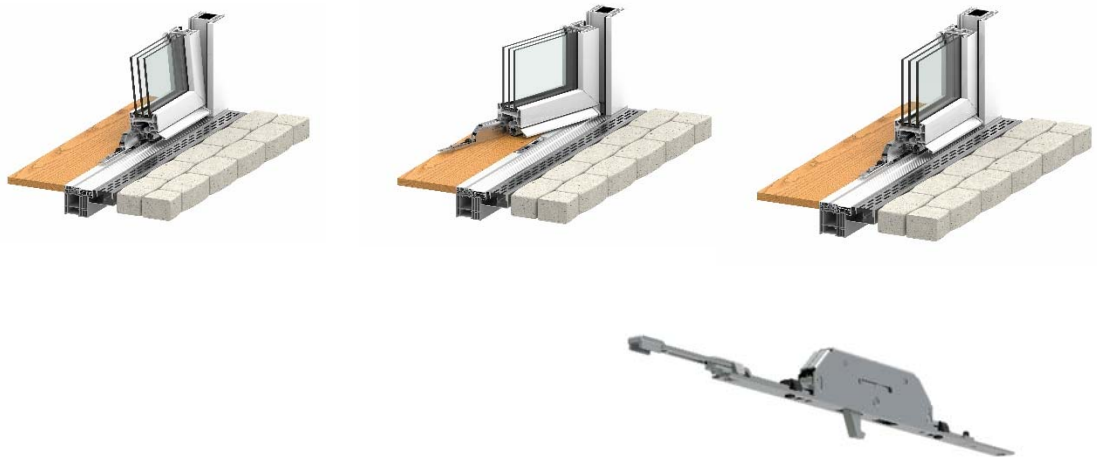

Images: MACO
Reference copy requested

Barrier-free re-defined

Driven by German industrial standard 18040 for barrier-free construction, MACO is the first in the industry to offer this solution for a fully barrier-free design with lock and tilt option in the threshold. MACO is redefining "barrier-free" design and offering a unique technical solution which makes it possible to create professional thresholdless transitions without any obstacles.

Security and convenience

With locking and tilt function, MULTI ZERO meets the highest security standards for casement doors. The smart locking hook integrated into the sash extends when the sash is tilted and locked, similar to a door lock, and engages into the striker plate, which is countersunk in the threshold, from above. Sash and threshold are thereby firmly connected to one another when the unit is locked and meet all requirements for water and air-tightness. A system test for RC 2 burglary resistance has already been passed internally and external testing is in process.

It goes without saying that optimum functionality is retained on what is, to date, an unrivalled solution. The casement door can be tilted and locked and can easily be combined with any visible MACO hinge-side.

Barrier-free re-defined.
The zero-barrier threshold with locking hook in the ground for a unique tilt and locking option.
Trip-free and suitable for every generation.

Image: MACO (Bd_MACO_Multi_Nullbarriere_Bodenschwelle.jpg)
Image: MACO (Bd_MACO_Multi_Hakenverschluss_für_Bodenschwelle.jpg)