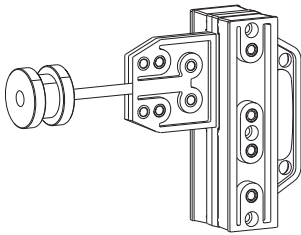

3.7 Accessories

466690

P 3.7.1 Single drilling jig

No

drill jig T100R Faceplate 16 mm MACO butt hinge

1

466690

3