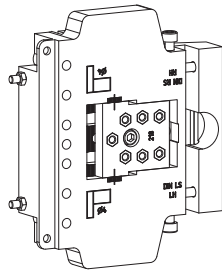

4.4 Accessories

477377

P	4.4.1 Drilling jig		No
	drill jig holder T100P/T120P/T160P PLUS	1	477379
	drill jig T100P PLUS sash component 103 mm	1	477377

477380

P	4.4.2 Cover caps		No
	cover cap for MACO door hinge T100P/T120P PLUS black	1	477381
	cover cap for MACO door hinge T100P/T120P PLUS white	1	477380