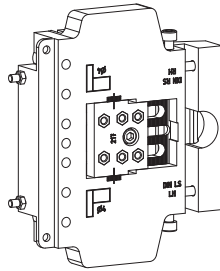

## 6.3 Accessories

477379

477378

477376

<b>P</b> 6.3.1 Drilling jig		<b>No</b>
drill jig T160P PLUS sash component 87 mm	1	<b>477376</b>
drill jig T100P PLUS sash component 103 mm	1	<b>477377</b>
drill jig T120P/T160P PLUS	1	<b>477378</b>
drill jig holder T100P/T120P/T160P PLUS	1	<b>477379</b>