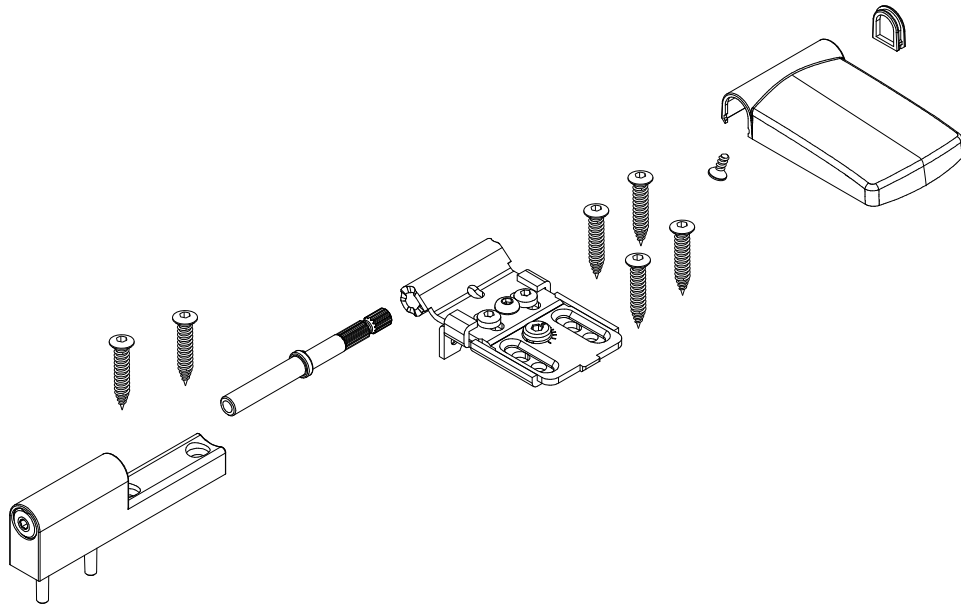

2 Door Hinge T120 P for PVC

2.1	Installation drawing T120 P	10
2.2	Frame height FH16	11
2.3	Frame height FH18	12
2.4	Frame height FH20	13
2.5	Frame height FH22	14
2.6	Accessories	15

2 Door Hinge T120 P for PVC

2.1 Installation drawing T120 P