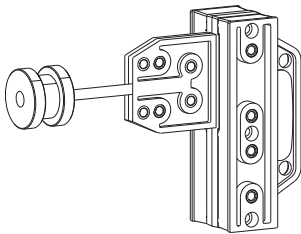

### 3.7 Accessories

466690

**P** 3.7.1 Single drilling jig

**No**

drill jig T100R Faceplate 16 mm MACO butt hinge

1

466690

3