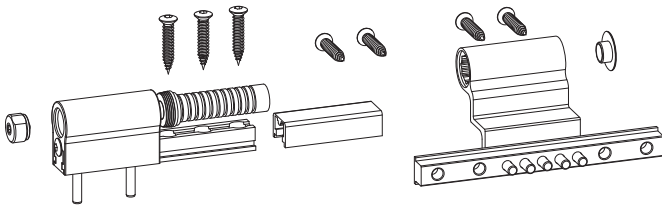

466577

P 3.2 9 mm offset 16 mm faceplate

No

brown	100	3	466578
stainless steel look	100	3	466581
beige brown RAL 8024	100	3	466579
cream white RAL 9001	100	3	466580
traffic white RAL 9016	100	3	466577