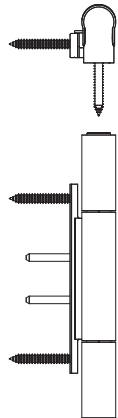

477358

P	7.4 FH from 19 mm			No
	traffic white RAL 9016	160	1	477358
	grey brown RAL 8019	160	1	477360
	cream white RAL 9001	160	1	477362
	silver anodized	160	1	477364