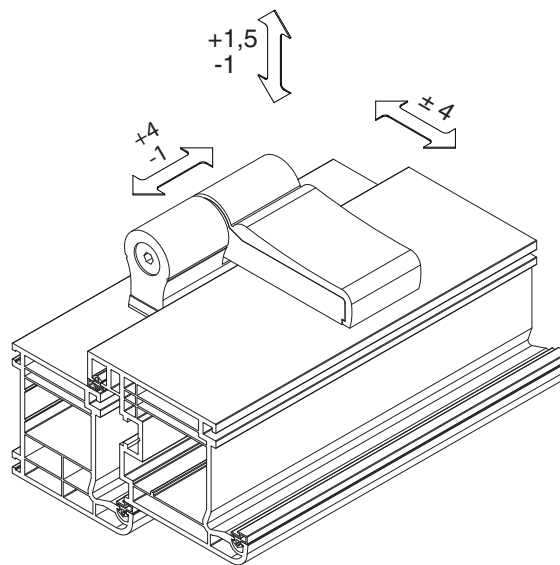

5 Door hinge T120 P PLUS

5.1	Installation drawing T120 P PLUS	30
5.2	FH 13.5-19.5	31
5.3	FH 17-23	31
5.4	FH 22-28	31
5.5	Accessories	32

5 Door hinge T120 P PLUS

5.1 Installation drawing T120 P PLUS