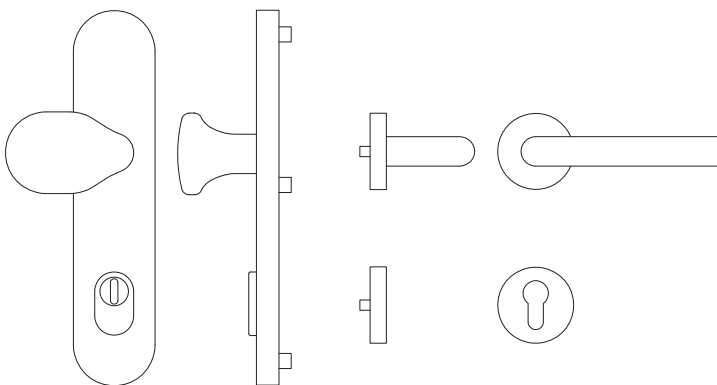

477441

9.1.3 Change-Over fittings with interior-rosettes fittings & plug pulling protection

No

stainless steel		64-83mm	92	8	1	477441