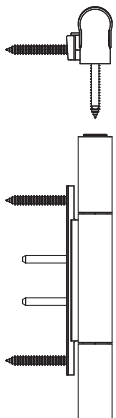

477365

P 7.3 FH from 16 mm oblique overblow

No

traffic white RAL 9016	160	1	477365
grey brown RAL 8019	160	1	477367
cream white RAL 9001	160	1	477369
silver anodized	160	1	477371