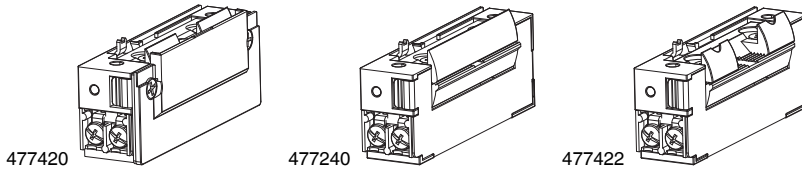

10 E-Striker

10.1 Standard MACO E-Striker			Nº
MACO E-Striker with latch sliding tab with mechanical unlocking 10-24V	1		477420
MACO E-Striker with mechanical unlocking 10-24V	1		477240
MACO E-Striker with narrow latch sliding tab with mechanical unlocking 10-24V	1		477421
MACO E-Striker with recess for latch sliding tab with mechanical unlocking 10-24V	1		477422
10.2 MACO E-Striker with lock			Nº
MACO E-Striker with latch sliding tab with latching with mechanical unlocking 10-24V	1		477427
MACO E-Striker with latching with mechanical unlocking 10-24V	1		477536
MACO E-Striker with narrow latch sliding tab with latching with mechanical unlocking	1		477428
MACO E-Striker with recess for latch sliding tab with latching with mechanical unlocking 10-24V	1		477537
10.3 MACO Daytime opener			Nº
MACO Daytime opener with latch sliding tab with mechanical unlocking	1		477424
MACO Daytime opener with mechanical unlocking	1		477423
MACO Daytime opener with narrow latch sliding tab with mechanical unlocking	1		477425
MACO Daytime opener with recess for latch sliding tab with mechanical unlocking	1		477426