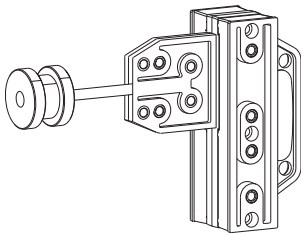

2

466258

<b>P 2.6.2 Single drilling jig</b>		<b>No</b>
drill jig T100P/T120P for MACO door hinge	1	<b>466258</b>

466259

<b>P 2.6.3 Telescopic drilling jig</b>		<b>No</b>
Telescopic Drill Jig T100/120P	1	<b>466259</b>