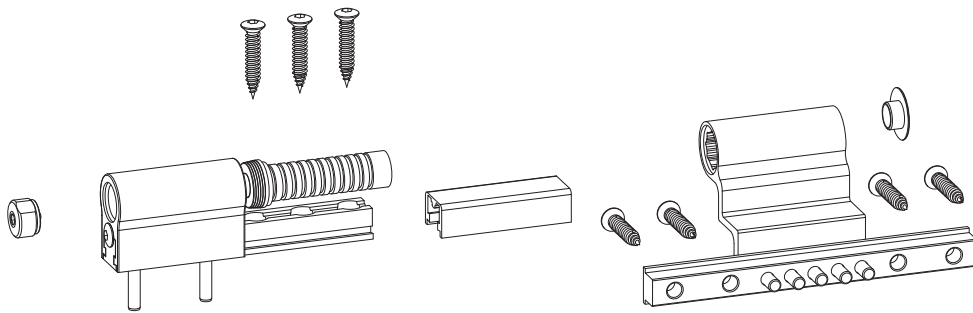

3 Door Hinge T100 R Butt Hinge

3.1	Installation drawing T100 R _____	18
3.2	9 mm offset 16 mm faceplate _____	19
3.3	13 mm offset 16 mm faceplate _____	19
3.4	13 mm offset 20 mm faceplate _____	19
3.5	VEKA without Eurogroove _____	20
3.6	Rehau Geneo _____	20
3.7	Accessories _____	21

3 Door Hinge T100 R Butt Hinge

3.1 Installation drawing T100 R