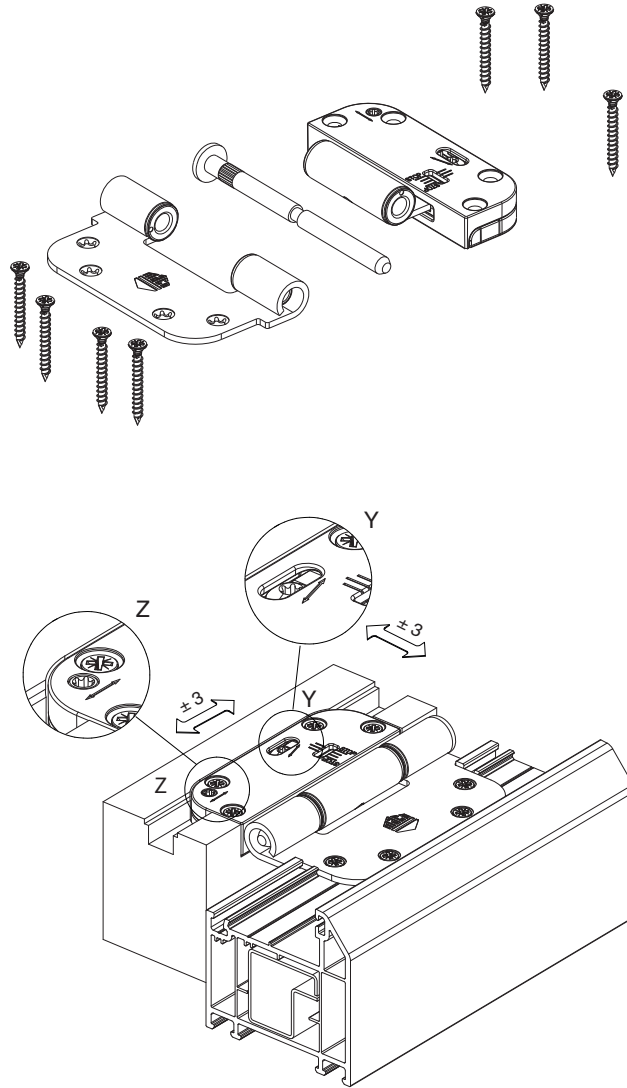

8 Door Hinge T80 C for Composite

8.1	Installation drawing T80 C	46
8.2	T80 C	47
8.3	Accessories	48

8 Door Hinge T80 C for Composite

8.1 Installation drawing T80 C