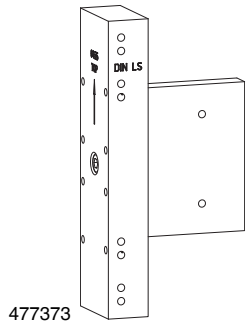

## 7.6 Accessories butt hinge T160 R PLUS

477384 

<b>P</b>	<b>7.6.1 Cover caps</b>		<b>Nº</b>
	cover cap for MACO door hinge T160R PLUS black	1	<b>477384</b>

477373

<b>P</b>	<b>7.6.2 Drilling jig</b>		<b>Nº</b>
	drill jig T160R PLUS	1	<b>477373</b>