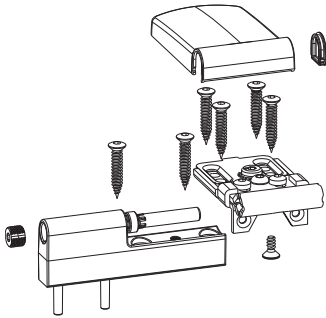

2.4 Frame height FH20

2

466123

P	2.4.1 FH20+RS	kg		No
		120	3	
	brown	120	3	466139
	stainless steel look	120	3	466235
	gold look	120	3	466219
	anthracite grey RAL 7016	120	3	466203
	beige brown RAL 8024	120	3	466187
	cream white RAL 9001	120	3	466155
	traffic white RAL 9016	120	3	466123
	silver	120	3	466171