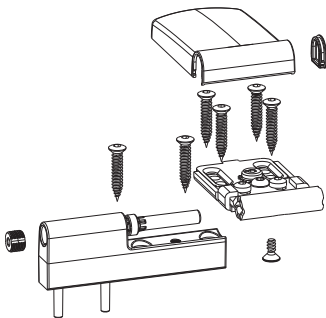

466121

P	2.4.2 FH20	kg		No
		120	3	
	brown	120	3	466137
	stainless steel look	120	3	466233
	gold look	120	3	466217
	anthracite grey RAL 7016	120	3	466201
	beige brown RAL 8024	120	3	466185
	cream white RAL 9001	120	3	466153
	traffic white RAL 9016	120	3	466121