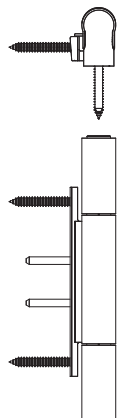

477366

P	7.5 FH from 19 mm oblique overblow			No
	traffic white RAL 9016	160	1	477366
	grey brown RAL 8019	160	1	477368
	cream white RAL 9001	160	1	477370
	silver anodized	160	1	477372