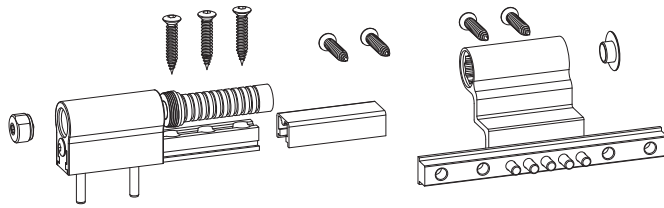

468847

P 3.5 VEKA without Eurogroove			No
brown	100	3	468848
stainless steel look	100	3	468851
beige brown RAL 8024	100	3	468849
cream white RAL 9001	100	3	468850
traffic white RAL 9016	100	3	468847