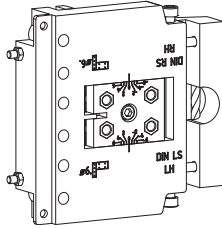

## 6.3 Accessories

477379

477378

477376

<b>P</b> 6.3.1 Drilling jig		<b>No</b>
drill jig T160P PLUS sash component 87 mm	1	<b>477376</b>
drill jig T100P PLUS sash component 103 mm	1	<b>477377</b>
drill jig T120P/T160P PLUS	1	<b>477378</b>
drill jig holder T100P/T120P/T160P PLUS	1	<b>477379</b>