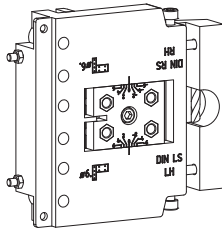

5.5 Accessories

477379

477378

P 5.5.1 Drilling jig		No
drill jig holder T100P/T120P/T160P PLUS	1	477379
drill jig T120P/T160P PLUS	1	477378

477380

P 5.5.2 Cover caps		No
cover cap for MACO door hinge T100P/T120P PLUS black	1	477381
cover cap for MACO door hinge T100P/T120P PLUS white	1	477380

477387

P 5.5.3 Fuse set for outside opening doors		No
for outside opening T120P/T160P PLUS	1	477387