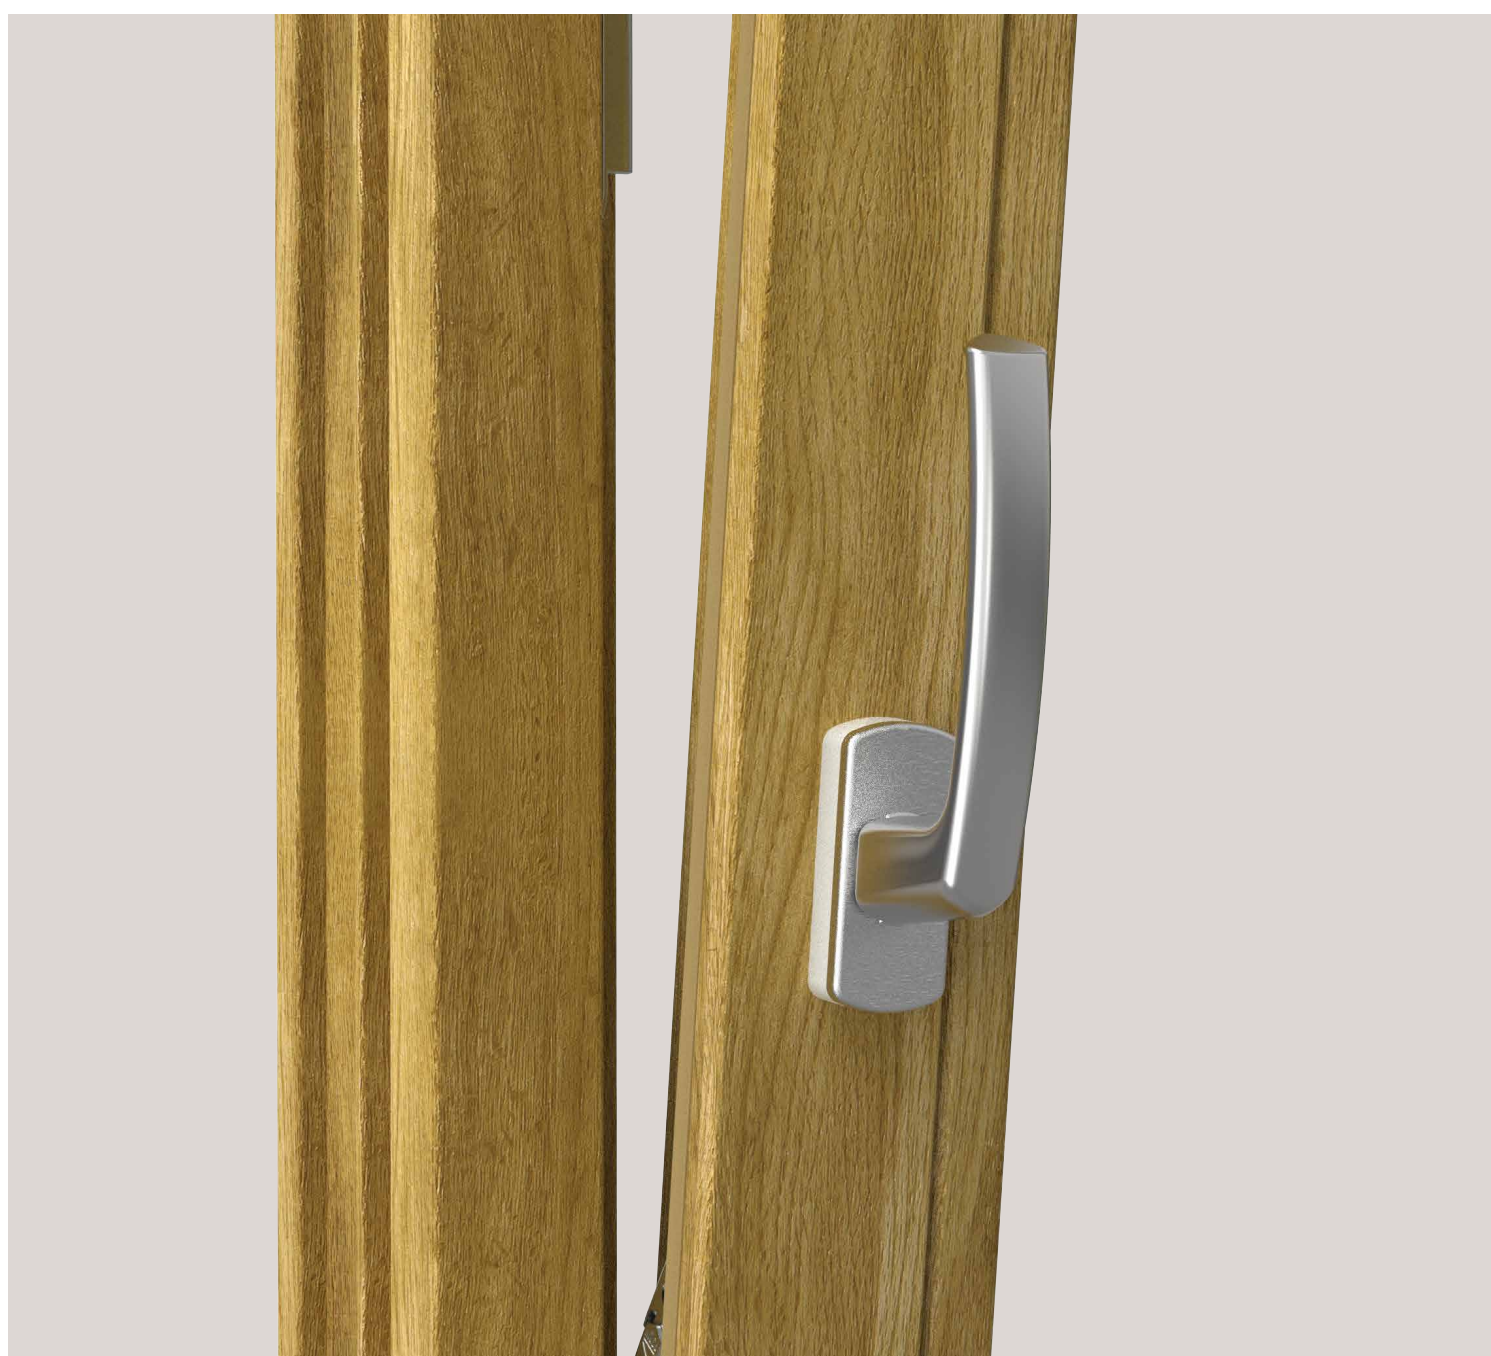

TECHNOLOGY IN MOTION

Handles for customised window design

MACO Emotion

For windows, balcony and patio doors

Open, tilt, close: With **MACO Emotion**, we offer coordinating handles that combine functionality, quality and design with superb form. Our window handles are available in various designs, colours and materials, enabling window solutions with a range of key aspects: from elegant and discreet to secure and robust as well as functional and economical – all with a 10-year functional warranty.

Tresor

With button or key locking: This handle solution offers enhanced burglary protection in accordance with the German industrial standard. The lockable version is also ideal for child-proofing against unwanted opening