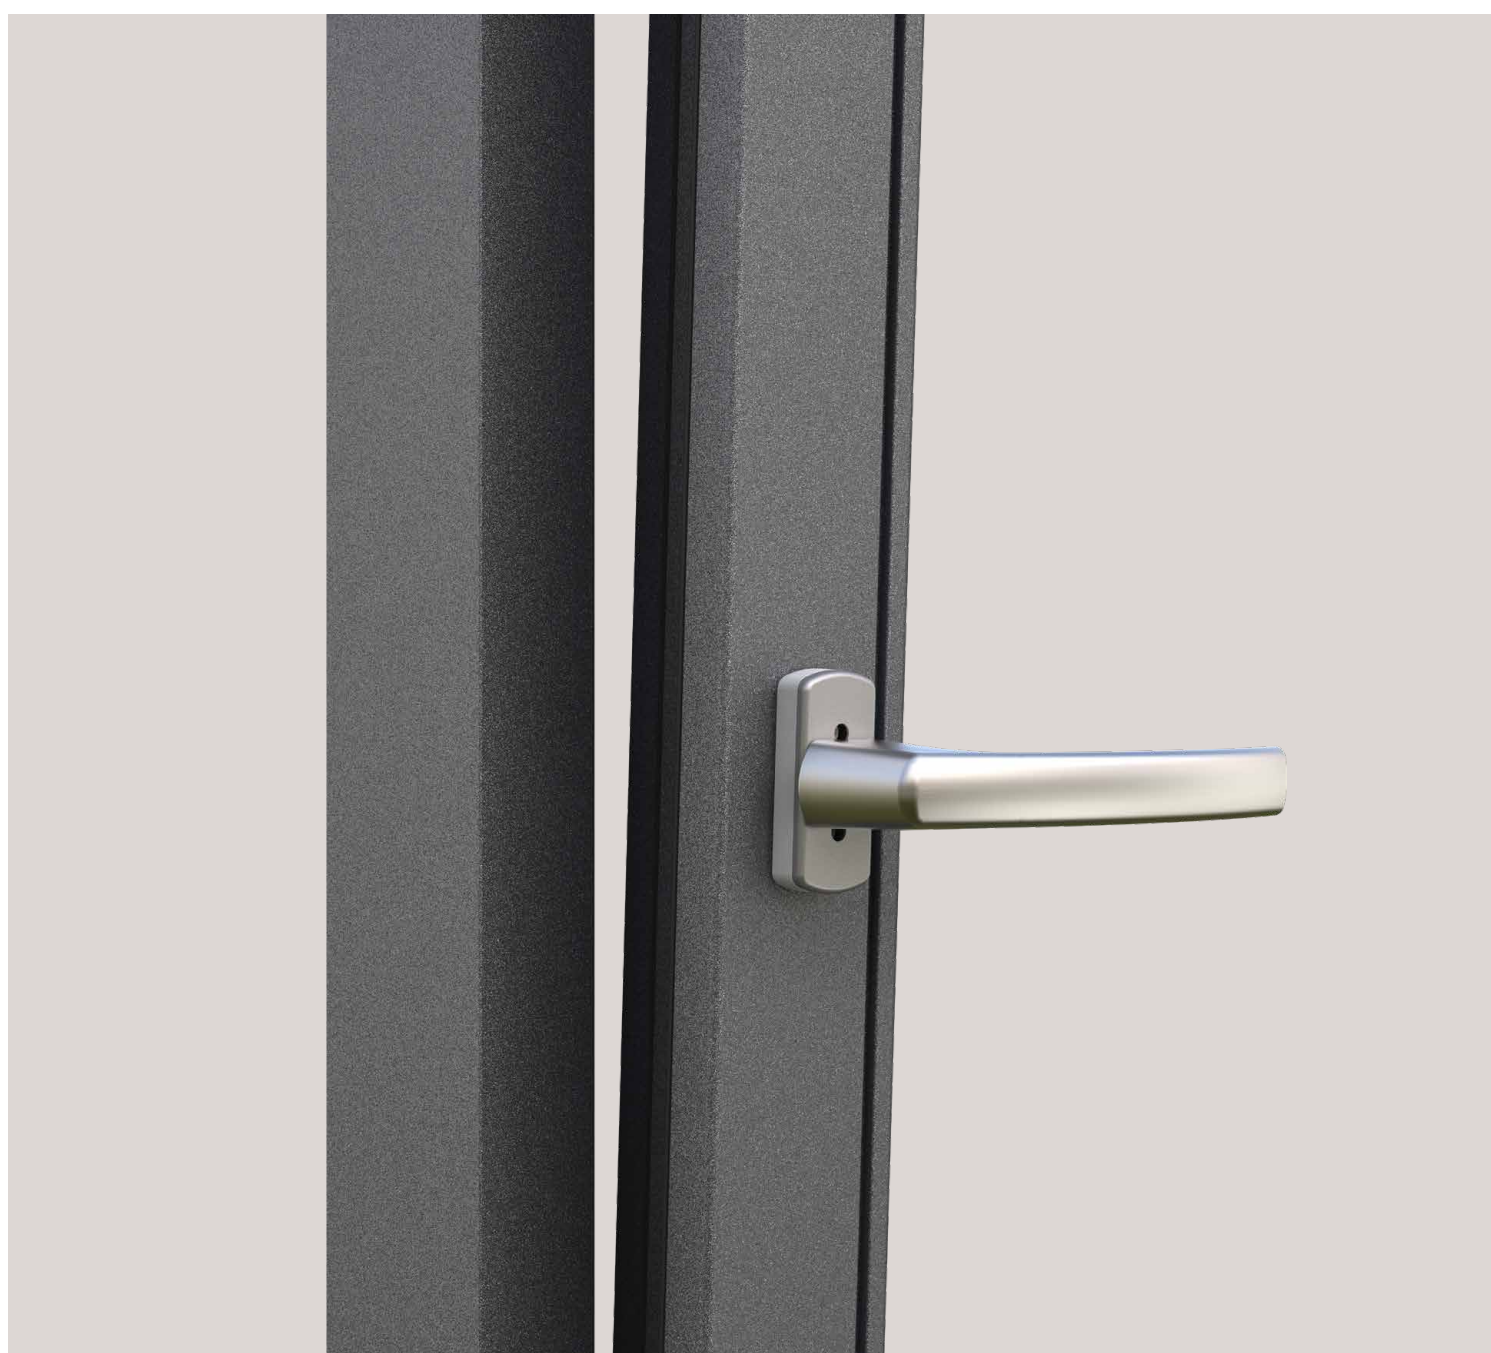

TECHNOLOGY IN MOTION

Handles for customised sliding door design MACO Emotion

For all types of sliding doors

Open, tilt, close: With **MACO Emotion**, we offer coordinating sliding door handles that combine functionality, quality and design with superb form. Our window handles are available in various designs, colours and materials, enabling sliding door solutions with a range of key aspects: From elegant and discreet to secure and robust as well as functional and economical – all with a 10-year functional warranty.