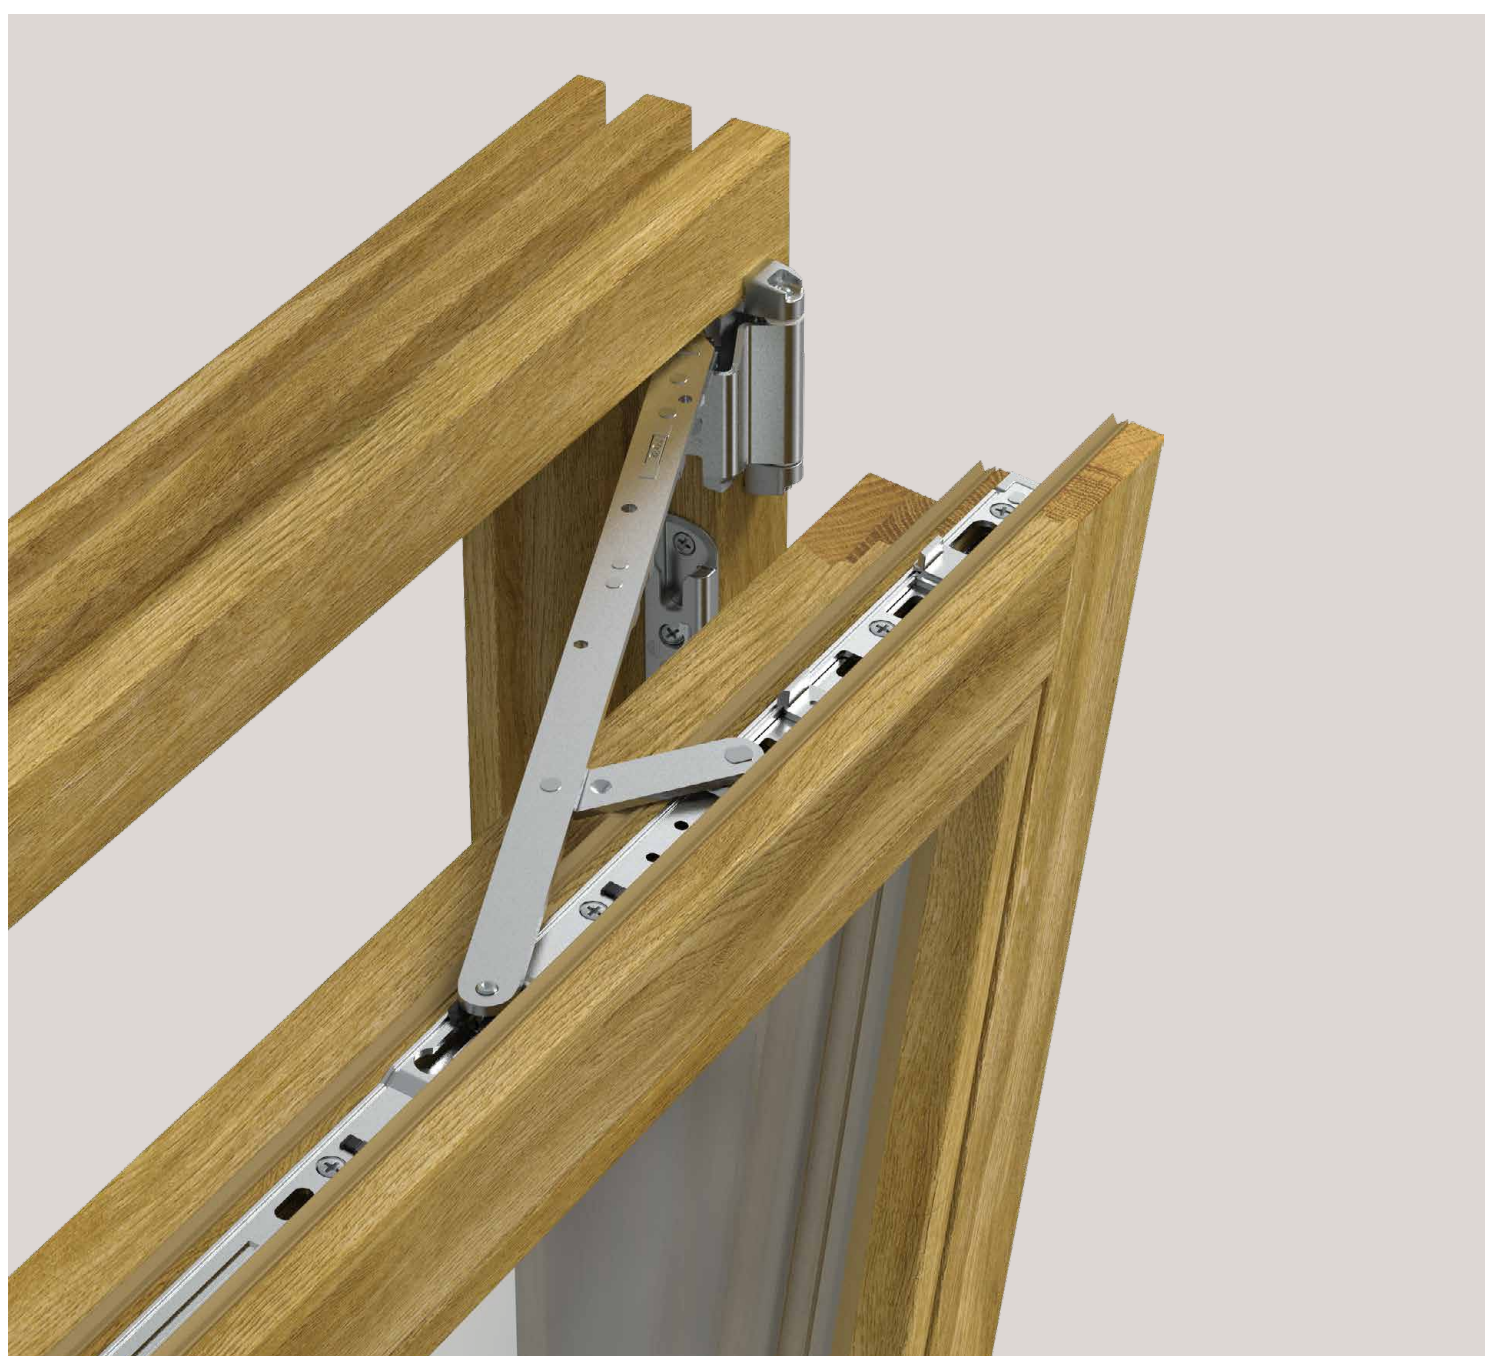

TECHNOLOGY IN MOTION

The complete system MACO Multi Matic (IQ) – Quality that endures

TIMBER
PVC
ALU