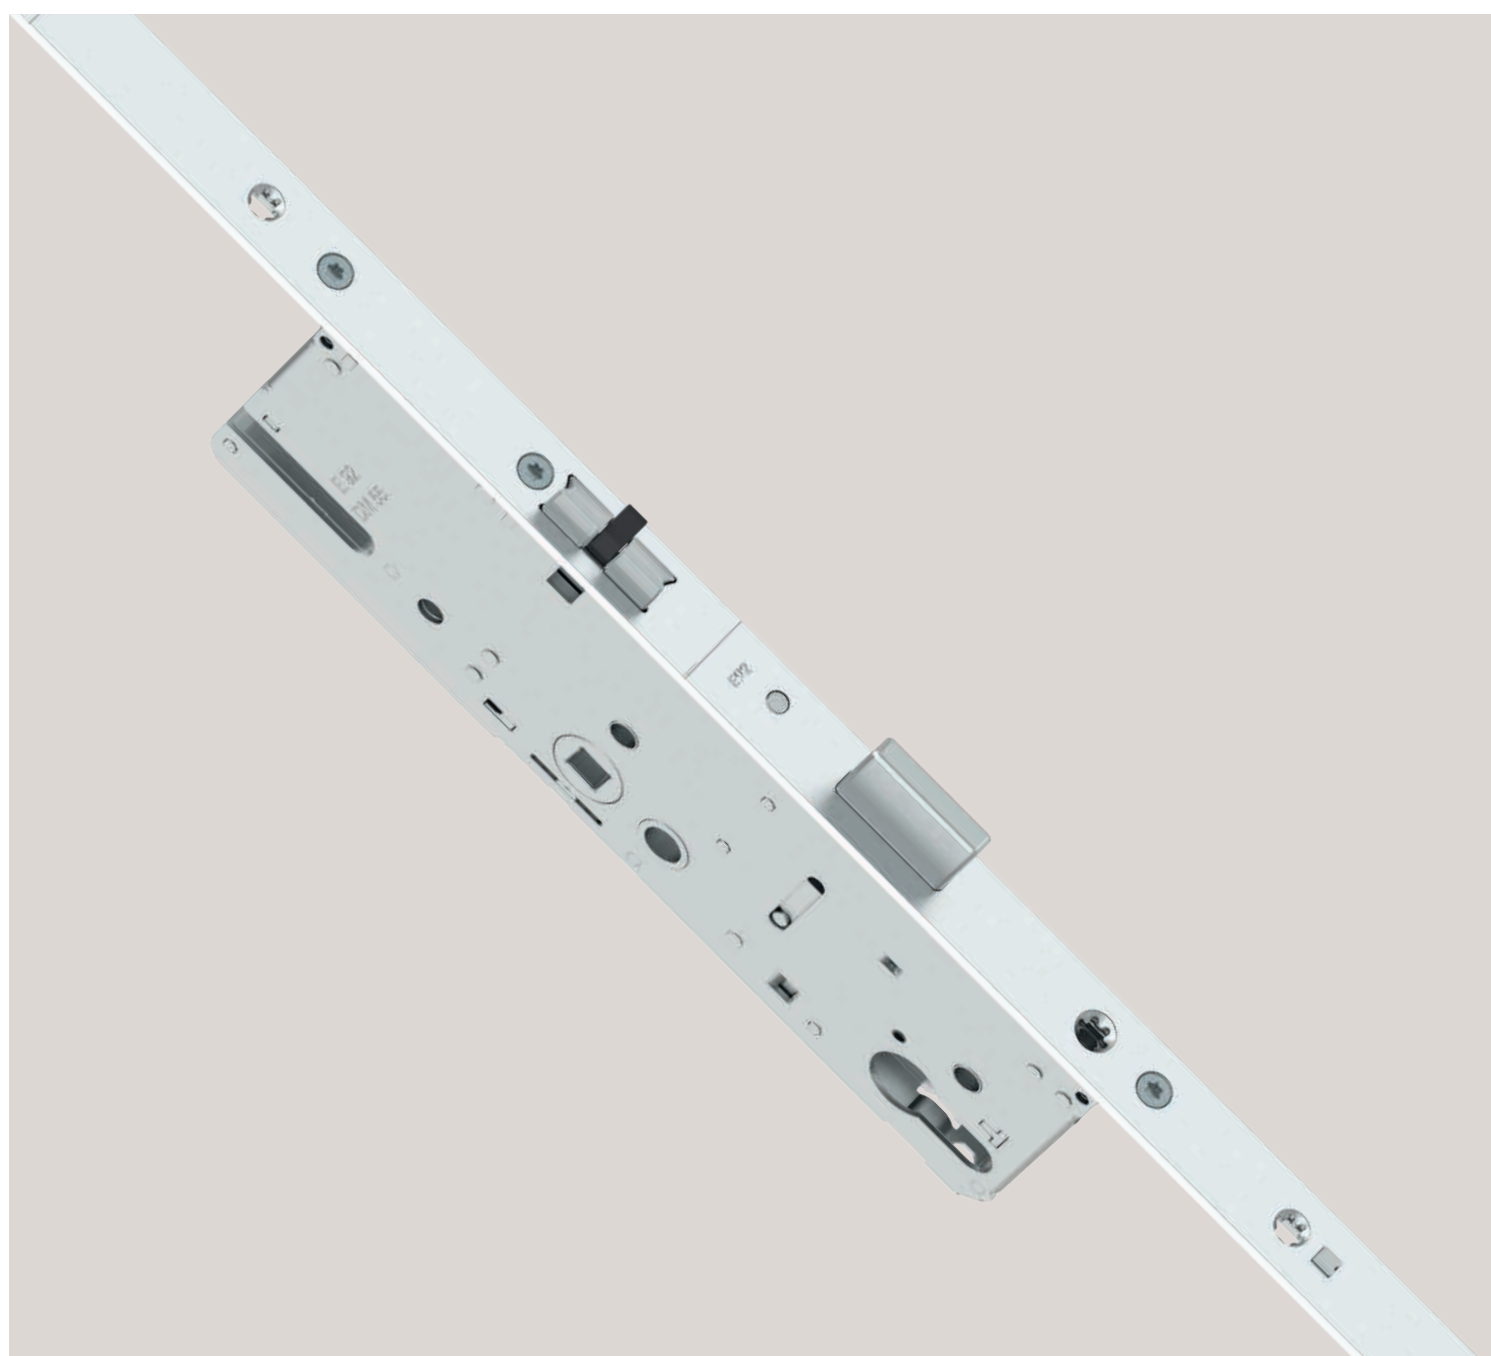

TECHNOLOGY IN MOTION

The handle-operated door lock MACO Protect handle-operated – simply versatile

TIMBER
PVC
ALU

One principle for great flexibility

Locking without the use of a key: **MACO Protect handle-operated door locks**. For door heights of up to 3,100 mm and with greater flexibility in the use of locking elements. Whether hooks, bolts or security bolts, all variants are possible - also in combination. The term "handle-operated" is derived from the operating mode. The door is locked by operating the handle upwards – without the use of a key.

Left, right and for door heights up to 3,100 mm: **MACO Protect handle-operated door locks** offer great freedom of installation with minimum effort.

Benefits for consumers

01 Everyday convenience

Effortless opening and closing: **MACO Protect handle-operated door lock** solutions are especially smooth-running and very robust.

Innovation:

2 locks, 1 solution – MACO Protect stable door lock

Top open, bottom locked: The **MACO Protect stable door lock** can be used to fabricate stable doors that combine a traditional look with function. A **MACO Protect C-TS handle-operated door lock** is used in the top half of the door – and a **second one with an internal thumb turn** in the bottom half. This means just the top half of the door can easily be opened when desired.