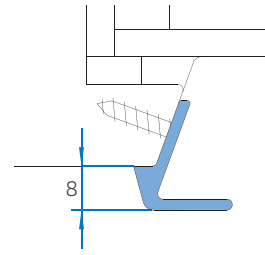

**INJECTED WITH COVER PLATE
(PVC)**

**EMBOSSING ON COVER
PANEL (ALU)**

PRINTED

Special editions

DETACHABLE HANDLE AND
ROSETTES WITH COVER CAPS

Pull handles

With our versatile pull handles, balcony/terrace doors are easily closed from the outside.

LIGHT

Made of plastic, concealed screwing, low overall height.

BASE

Made of aluminium, surface anodized or powder coated. Striking design, universally applicable.

SOFT

Made of aluminium, surface anodized or powder coated. Rounded design, low overall height.