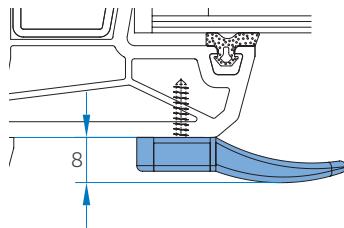

**INJECTED WITH COVER PLATE
(PVC)**

**EMBOSSING ON COVER
PANEL (ALU)**

PRINTED

Special editions

DETACHABLE HANDLE AND
ROSETTES WITH COVER CAPS

Pull handles

With our versatile pull handles, balcony/terrace doors are easily closed from the outside.

LIGHT

Made of plastic, concealed screwing, low overall height.

BASE

Made of aluminium, surface anodized or powder coated. Striking design, universally applicable.

SOFT

Made of aluminium, surface anodized or powder coated. Rounded design, low overall height.