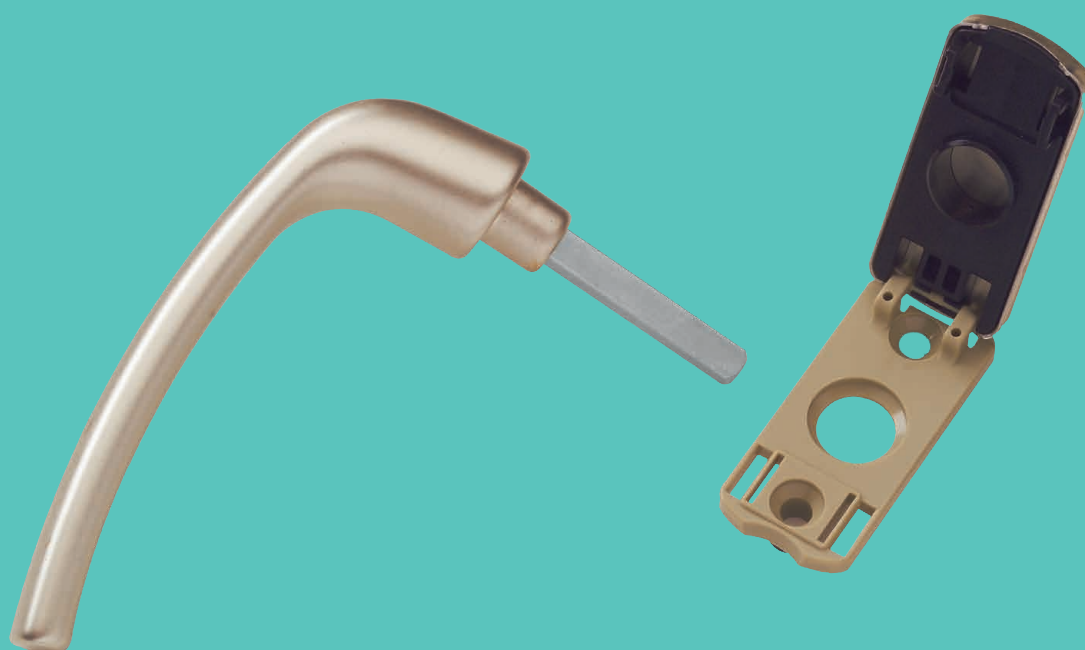

UNITY

Three design variants made of high quality stainless steel – available with or without locking cylinder

Variety of materials

ALUMINIUM

Wide variety of colours, wear-resistant surface, anodized or powder-coated

**INJECTED WITH COVER PLATE
(PVC)**

**EMBOSSING ON COVER
PANEL (ALU)**

PRINTED

Special editions

DETACHABLE HANDLE AND
ROSETTES WITH COVER CAPS

Pull handles

With our versatile pull handles, balcony/terrace doors are easily closed from the outside.

LIGHT

Made of plastic, concealed screwing, low overall height.

BASE

Made of aluminium, surface anodized or powder coated. Striking design, universally applicable.

SOFT

Made of aluminium, surface anodized or powder coated. Rounded design, low overall height.