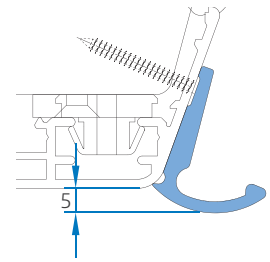

**INJECTED WITH COVER PLATE
(PVC)**

**EMBOSSING ON COVER
PANEL (ALU)**

PRINTED

Special editions

DETACHABLE HANDLE AND
ROSETTES WITH COVER CAPS

Pull handles

With our versatile pull handles, balcony/terrace doors are easily closed from the outside.

LIGHT

Made of plastic, concealed screwing, low overall height.

BASE

Made of aluminium, surface anodized or powder coated. Striking design, universally applicable.

SOFT

Made of aluminium, surface anodized or powder coated. Rounded design, low overall height.