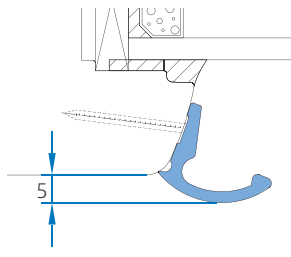

**INJECTED WITH COVER PLATE
(PVC)**

**EMBOSSING ON COVER
PANEL (ALU)**

PRINTED

Special editions

DETACHABLE HANDLE AND
ROSETTES WITH COVER CAPS

Pull handles

With our versatile pull handles, balcony/terrace doors are easily closed from the outside.

LIGHT

Made of plastic, concealed screwing, low overall height.

BASE

Made of aluminium, surface anodized or powder coated. Striking design, universally applicable.

SOFT

Made of aluminium, surface anodized or powder coated. Rounded design, low overall height.