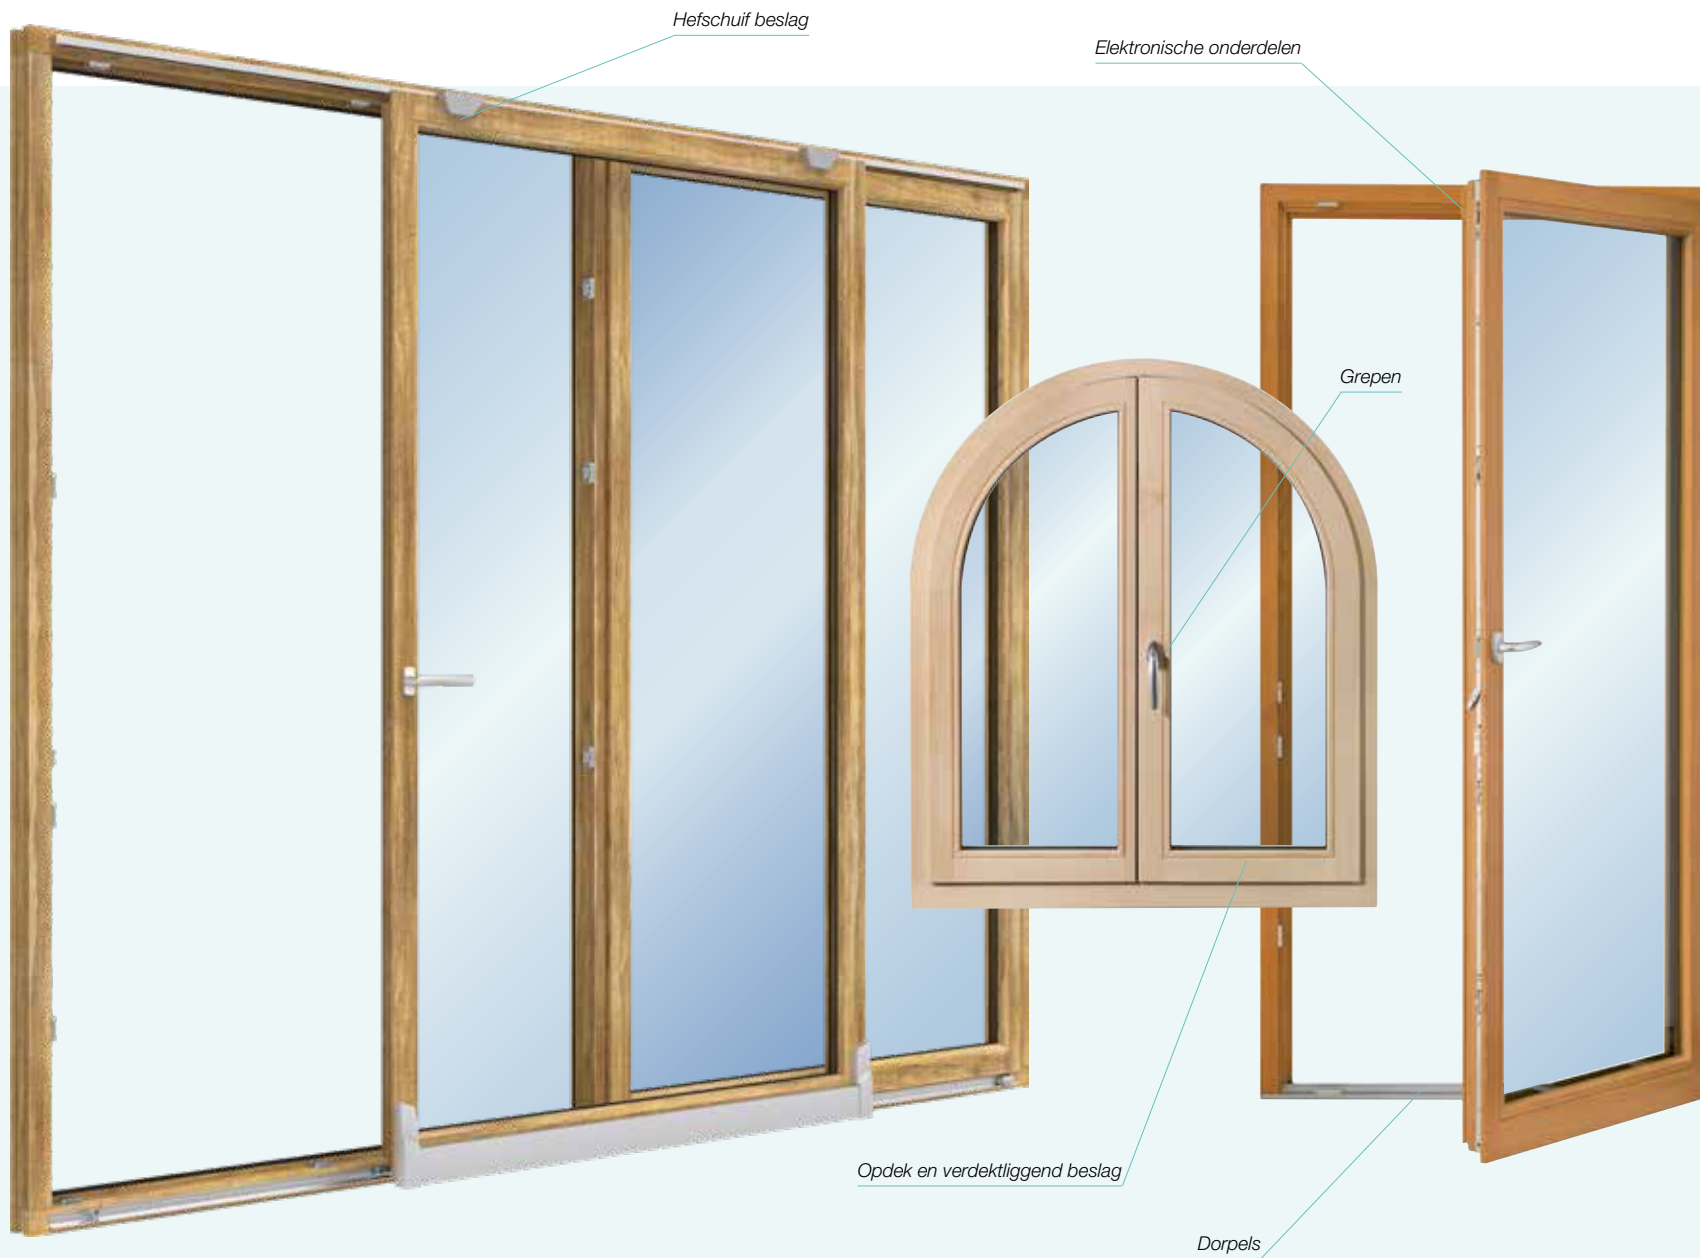

Hefschuif beslag

Elektronische onderdelen

Grepen

Opdek en verdektliggend beslag

Dorpels

De complete oplossing voor uw raam