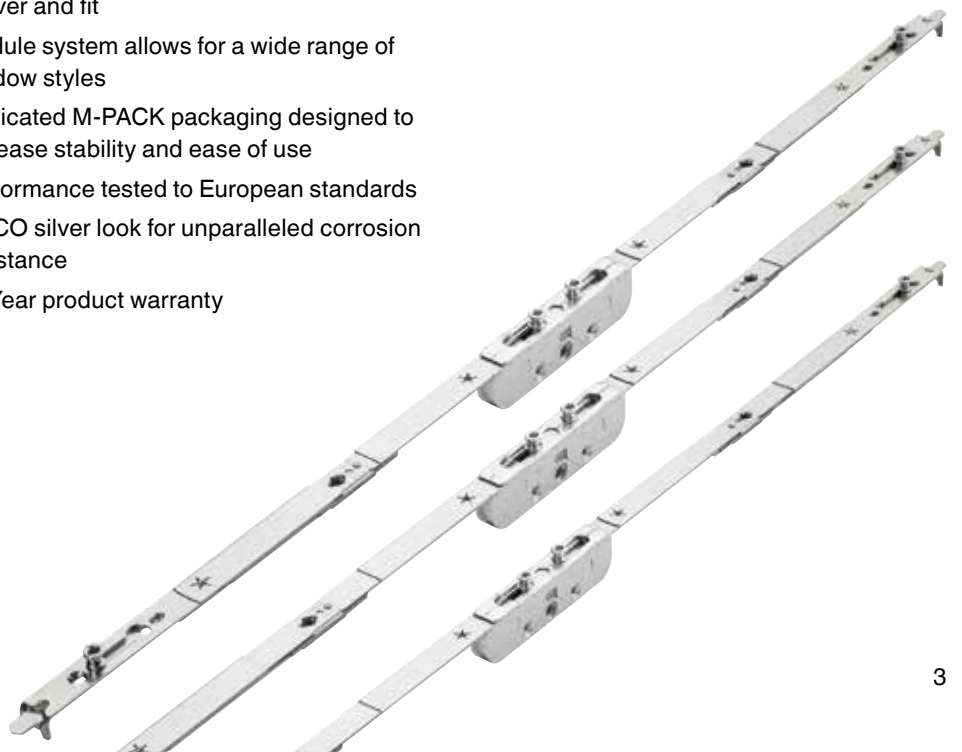

**MACO M-SPAG telescopic shootbolt espagnolette
a new dawn of innovative fittings.**

M - MACO
S - Security
P - Performance
A - Adaptability
G - Gear

Features of new M-SPAG telescopic espagnolette

The M-SPAG combines all the features of our existing shootbolt espagnolette range in one new product, and is still manufactured using the highest Austrian engineering standards.

- Unique, flexible patented design, with telescopic shootbolt arms
- Single, 'rapid-fit' design for easy installation
- Maximum security exceeding current required standards
- Streamlined system is efficient to store, deliver and fit
- Module system allows for a wide range of window styles
- Dedicated M-PACK packaging designed to increase stability and ease of use
- Performance tested to European standards
- MACO silver look for unparalleled corrosion resistance
- 10 Year product warranty
- Approved under the MACO Secure Plus guarantee scheme
- Designed for UK casement windows, manufactured to the highest technical standards in Austria

The MACO M-SPAG telescopic shootbolt espagnolette

Telescopic shootbolt espagnolette, with a wide range of easy to operate window styles from a single high security locking system!

Rapid-fit patented shootbolt security locking system

- All screw fixings on one face
- Steel end shootbolts maximise the security performance
- Adjustable throw shootbolts
- Central and end mushroom cams
- Compression adjustment mushroom cams
- Uses the same central lockcase as the RAIL espagnolette
- Stabilizing plates can be fitted to the end pieces for further increased security performance
- Reduced stock holding through four telescopic sizes and one croppable size, covering an application range of 320 mm up to 1500 mm