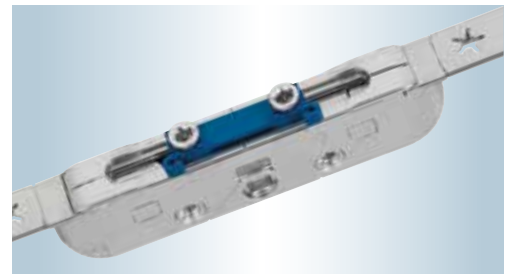

**MACO M-SPAG telescopic shootbolt espagnolette
a new dawn of innovative fittings.**

M - MACO
S - Security
P - Performance
A - Adaptability
G - Gear

Features of new M-SPAG telescopic espagnolette

The M-SPAG combines all the features of our existing shootbolt espagnolette range in one new product, and is still manufactured using the highest Austrian engineering standards.

- Unique, flexible patented design, with telescopic shootbolt arms
- Single, 'rapid-fit' design for easy installation
- Maximum security exceeding current required standards
- Streamlined system is efficient to store, deliver and fit
- Module system allows for a wide range of window styles
- Dedicated M-PACK packaging designed to increase stability and ease of use
- Performance tested to European standards
- MACO silver look for unparalleled corrosion resistance
- 10 Year product warranty
- Approved under the MACO Secure Plus guarantee scheme
- Designed for UK casement windows, manufactured to the highest technical standards in Austria

The MACO M-SPAG telescopic shootbolt espagnolette

Telescopic shootbolt espagnolette, with a wide range of easy to operate window styles from a single high security locking system!

Rapid-fit patented shootbolt security locking system

- All screw fixings on one face
- Steel end shootbolts maximise the security performance
- Adjustable throw shootbolts
- Central and end mushroom cams
- Compression adjustment mushroom cams
- Uses the same central lockcase as the RAIL espagnolette
- Stabilizing plates can be fitted to the end pieces for further increased security performance
- Reduced stock holding through four telescopic sizes and one croppable size, covering an application range of 320 mm up to 1500 mm