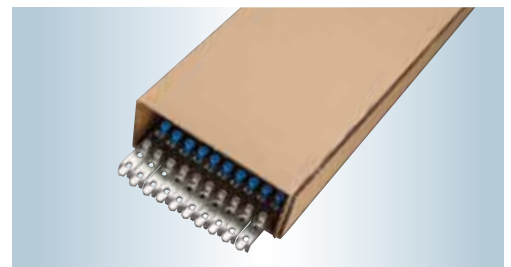

- All screw fixings on one face
- Steel end shootbolts maximise the security performance
- Adjustable throw shootbolts
- Central and end mushroom cams
- Compression adjustment mushroom cams
- Uses the same central lockcase as the RAIL espagnolette
- Stabilizing plates can be fitted to the end pieces for further increased security performance
- Reduced stock holding through four telescopic sizes and one croppable size, covering an application range of 320 mm up to 1500 mm

Redefining the manufacture and security

The MACO M-SPAG telescopic shootbolt espagnolette is setting new standards for fabrication, performance and security of casement windows

- The M-SPAG steel telescopic mechanism doubles the amount of adjustment
- M-SPAG has specially designed steel covers that self-adjust giving better optics through a flat design
- M-SPAG is suitable for use with all existing MACO mushroom, shootbolt and combi striker plates
- Reduced assembly errors through the telescopic design of the M-SPAG shootbolt espagnolette
- Suitable for application on all framing materials that have a eurogroove with a minimum depth of 5 mm
- PAS24-2012 security tested
- Endurance tested to Grade 5, 25,000 cycles EN 13126 Part 4
- MACO silver look surface treatment tested to 480 hours Class 5 EN 1670 corrosion resistance

The whole package - new packaging, the M-PACK

- Dedicated M-PACK packaging has been designed specifically for increased stability and ease of use
- Tear off strip within the packaging introduced to make it easier to remove the M-SPAG from the box
- QR Codes printed on every M-PACK box with direct access to further information
- Branding plates available for bespoke branding of the M-SPAG with customers logo or text